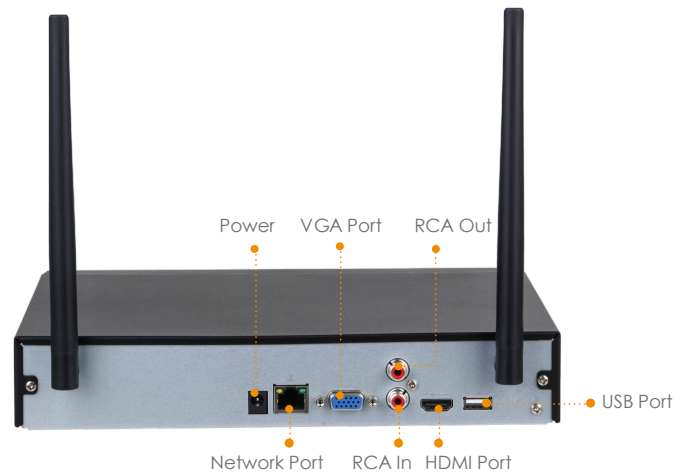

Bullet 2C

Wireless Recorder